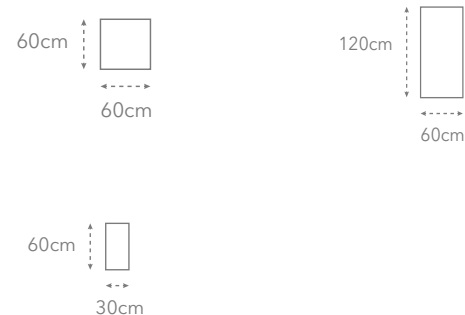

FOR OFFICE USE ONLY BREEAM/LEED

Natural

Properties

Other formats available

Other finishes available

Sizes available

Thickness available

www.ecofriendlytiles.co.uk